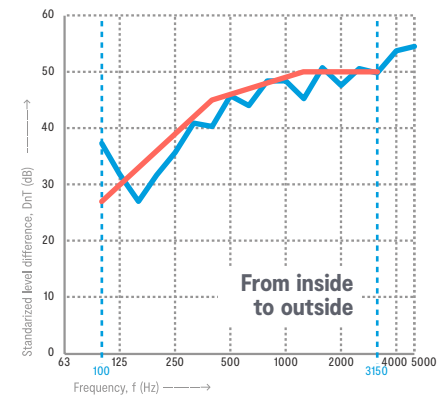

## Isolation

Two-way sound isolation	Yes
Acoustic measurement (dB)	45 dB (view report from independent laboratory)

- Pleasant room acoustics by the use of special acoustic absorbers (until  $\alpha_w$  0.9 (depending on the frequency) sound absorption coefficient (DIN EN ISO 354).
- Sound control glass door with dark grey aluminium frame and temperature/sound edge spacer. Block of silent laminated safety glass with air chamber 3+3+16+5+5 mm (0.1+0.1+0.6+0.2+0.2 in). With acoustic sealing through lifting up the door handle.

## Measurements

100% Freedom  
0% Disturbances