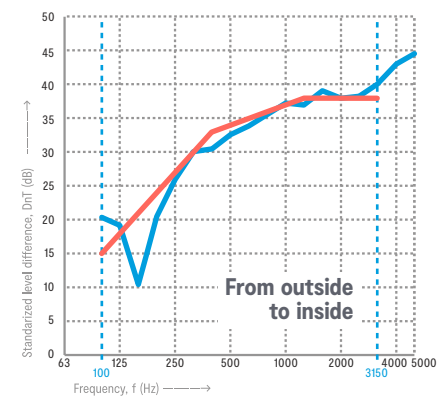

Optional Equipment

Lacquer color	Ask us for other RAL or special finishing (chrome, copper, metallic...)
Laminate	
Acoustic absorber fabrics	
Change height of integrated desk	Height 75 cm (29.5 in), 180 cm (71 in) length, 45 cm (18 in) depth.
Wheelchair accessible door with ramp	Ramp width: 92 cm (36.2 in). Two door options available: sound isolated lacquered wood door (97 cm (38.2 in) width, 85 cm (31.5 in) inside width) or glass sound control door (92 cm (36.2 in) width, 80 cm (31.5 in) inside width).

Measurements

100% Freedom
0% Disturbances