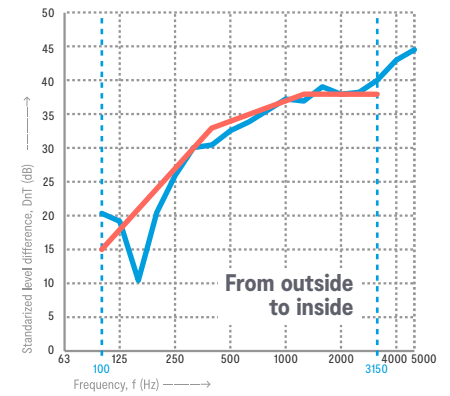

Optional Equipment	
Lacquer color (walls)	Ask us for other RAL or special finishing (chrome, copper, metallic...)
Laminate (walls)	
Furniture and acoustic absorber fabrics	Different fabric types available to choose from for cushions and acoustic absorbers.

Measurements

100% Freedom
0% Disturbances