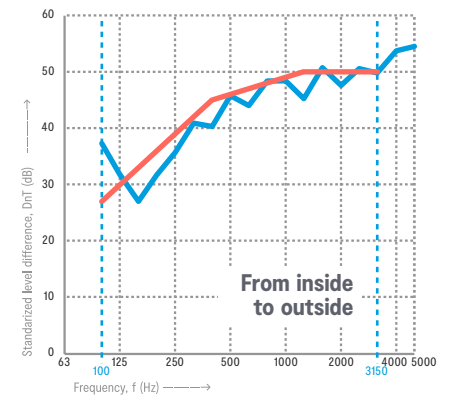

Optional Equipment	
Lacquer color (walls)	Ask us for other RAL or special finishing (chrome, copper, metallic...)
Laminate (walls)	
Furniture and acoustic absorber fabrics	Different fabric types available to choose from for cushions and acoustic absorbers.

Measurements

100% Freedom
0% Disturbances